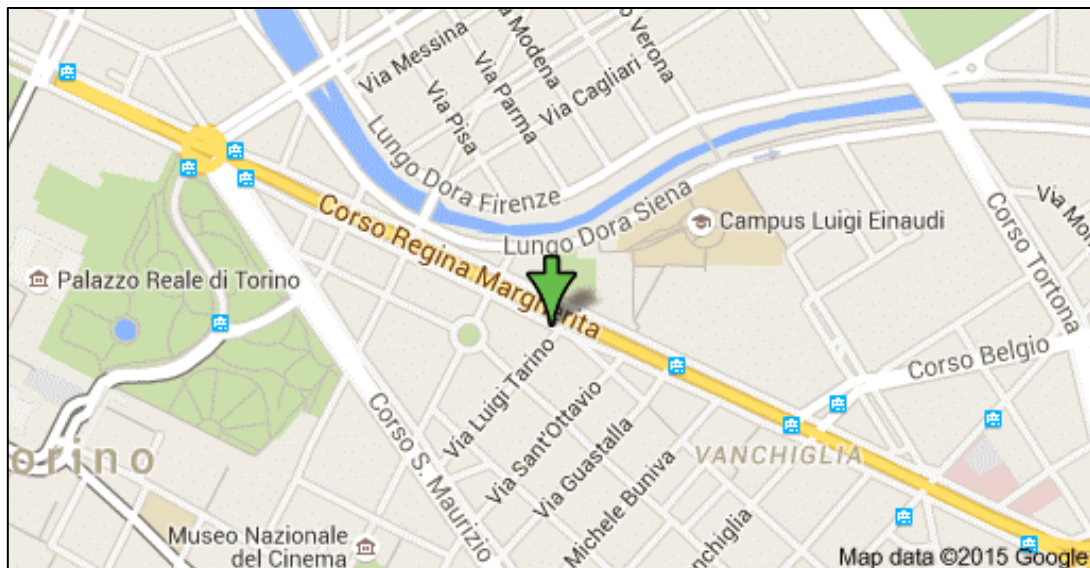

Palazzina Einaudi

Address: corso Regina Margherita 60, Torino

From Porta Nuova railway station:

(from/to Rome, Milan, Geneva, Florence, Bologna, Venice, France)

- Go out of the railway station and take the bus 68 direction CAFASSO CAPOLINEA from the stop number 39 (PORTA NUOVA) to the stop number 640 (SANTA GIULIA). Alternatively, also from the stop number 39 you can take the bus 6 direction HERMADA to the stop number 640.
- From the stop 640 turn right on corso Regina Margherita and go straight to the address. Palazzina Einaudi will be on the left.

UNIVERSITÀ DEGLI STUDI DI TORINO

**DIREZIONE DIDATTICA E SERVIZI AGLI STUDENTI
SEZIONE SERVIZI STUDENTI MEDICINA**

From Porta Susa railway station:

(from/to Rome, Milan, Florence, Bologna, Venice, Spain and TGV from/to France)

- Go out of the railway station and walk up to Piazza XVIII Dicembre (the plaza in front of the railway station)
- Take the bus 10N or 72 or 72/ from the stop number 28 (XVIII DICEMBRE) to the stop number 372 (RONDÒ FORCA).
- Get off the bus and walk to corso Regina Margherita.
- Turn left on corso Regina Margherita to the stop number 195 (RONDÒ FORCA OVEST).
- Take the tram 3 from the stop 195 to the stop number 211 (CAMPUS EINAUDI).
- Get off the bus and walk back on corso Regina Margherita to reach the address. Palazzina Einaudi will be on the right.

By car

Six different motorways connect Torino to other major Italian and European cities. The main entrances to the motorway are placed directly north, south, east, and west of the city.

By plane

Torino has its own international airport, known both as *Turin Caselle* or *Turin Sandro Pertini* (TRN), located 16 kilometres northwest of the city centre. From Caselle Airport a shuttle bus will take you to the Porta Nuova or Porta Susa railway stations in about 45 minutes. Then follow the directions from Porta Nuova or Porta Susa.