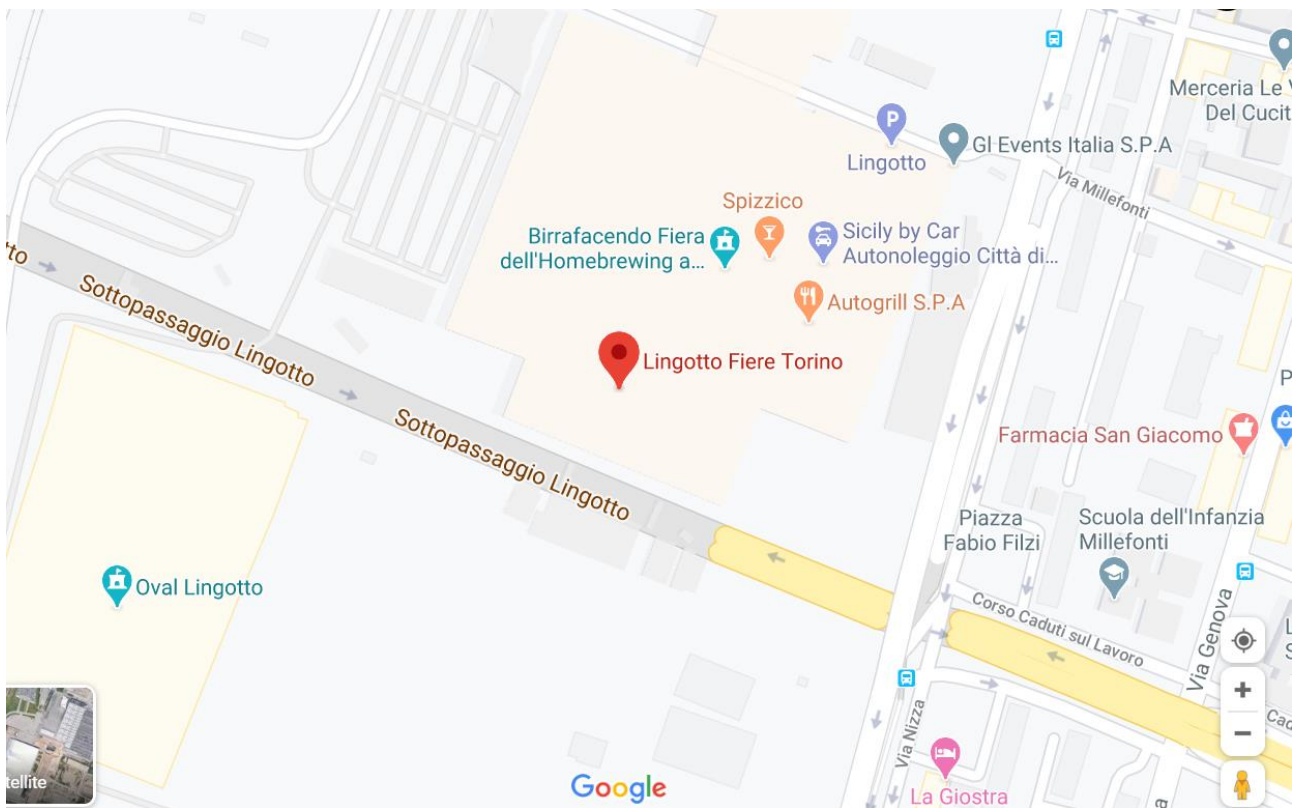

**UNIVERSITÀ
DI TORINO**

- At the roundabout, take the second exit onto Corso Unità d'Italia
- Exit the roundabout onto Corso Unità d'Italia
- Turn left onto Piazzale Fratelli Ceirano
- Turn right onto Via Garessio
- Turn left onto Via Nizza

Google Maps <https://goo.gl/maps/T6oE1BCy3HCS3CDi8>